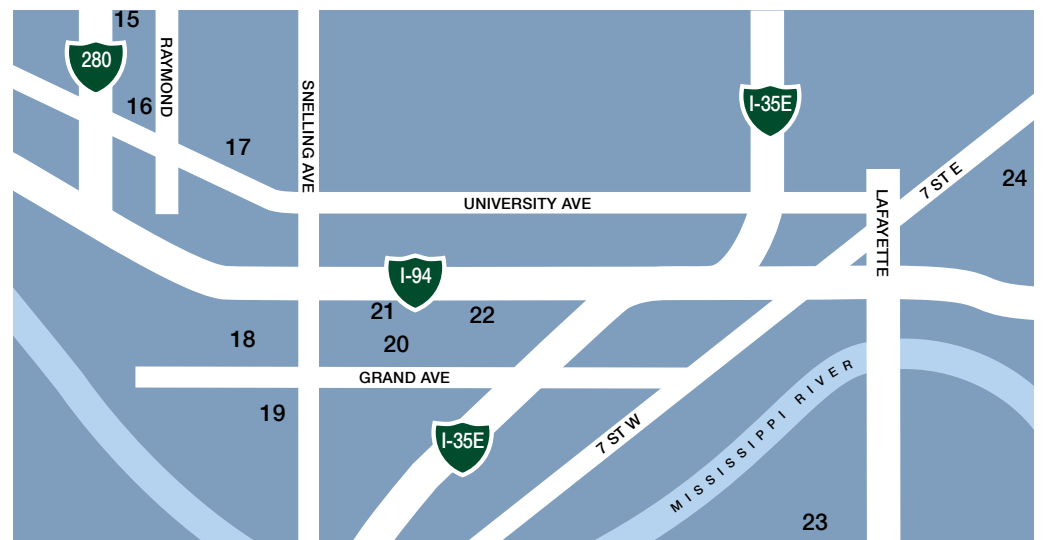

651-292-4373 WWW.ARTCRAWL.ORG

SAINT PAUL ART CRAWL

October 7, 8, 9, 2011
Fri. 6-10 PM Sat. 12-8 PM Sun. 12-5 PM

LOWERTOWN & DOWNTOWN

- 1 Jax Building
- 2 ♿ Northwestern Building
- 3 262 Studios
- 4 ♿ Lowertown Lofts
Artists' Cooperative
(alley entrance)
- 5 ♿ Lowertown Commons
- 6 ♿ Northern Warehouse
- 7 ♿ Tilsner Artists Coop
- 8 ♿ L. Lofts Apartments
- 9 ♿ Cosmopolitan
- 10 134 East 9th Street Firehouse
- 11 ♿ Rossmor Building
- 12 ♿ Landmark Center
- 13 ♿ Science Museum
- 14 ♿ ACVR Warehouse

SAINT PAUL

- 15 ♿ 2306B Robbins Street
- 16 795 Raymond
- 17 ♿ Carleton Place Lofts
- 18 1887 Grand Avenue
- 19 St. Paul City Ballet
1680 Grand Ave
- 20 ♿ Grand Hand
619 Grand Ave
- 21 ♿ Redeemer Church
285 N Dale Street
- 22 281 Western Avenue N
- 23 811 S Robert St
- 24 1647 Beech Street
J.A. Geiger Studio