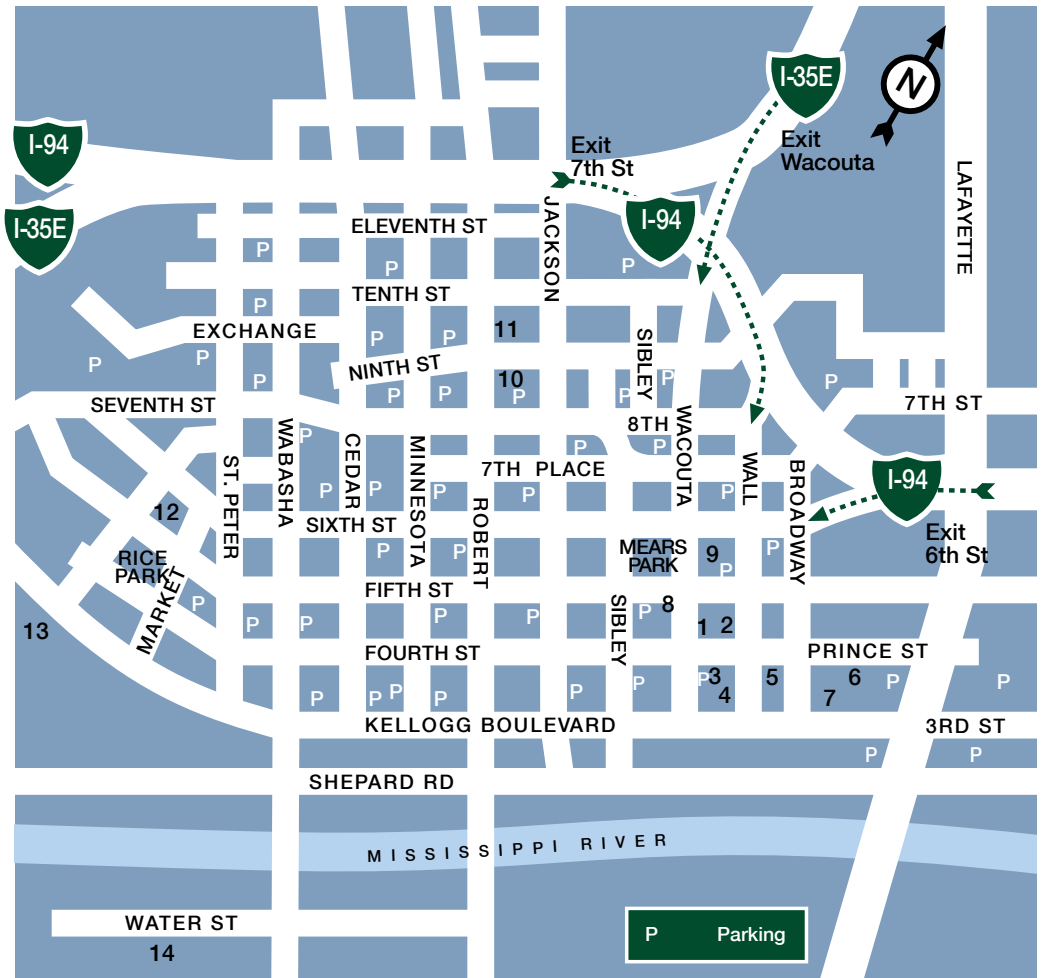

651-292-4373 WWW.ARTCRAWL.ORG

SAINT PAUL ART CRAWL

October 7, 8, 9, 2011
Fri. 6-10 PM Sat. 12-8 PM Sun. 12-5 PM

LOWERTOWN & DOWNTOWN

- 1 Jax Building
- 2 ♿ Northwestern Building
- 3 262 Studios
- 4 ♿ Lowertown Lofts
Artists' Cooperative
(alley entrance)
- 5 ♿ Lowertown Commons
- 6 ♿ Northern Warehouse
- 7 ♿ Tilsner Artists Coop
- 8 ♿ L. Lofts Apartments
- 9 ♿ Cosmopolitan
- 10 134 East 9th Street Firehouse
- 11 ♿ Rossmor Building
- 12 ♿ Landmark Center
- 13 ♿ Science Museum
- 14 ♿ ACVR Warehouse

SAINT PAUL

- 15 ♿ 2306B Robbins Street
- 16 795 Raymond
- 17 ♿ Carleton Place Lofts
- 18 1887 Grand Avenue
- 19 St. Paul City Ballet
1680 Grand Ave
- 20 ♿ Grand Hand
619 Grand Ave
- 21 ♿ Redeemer Church
285 N Dale Street
- 22 281 Western Avenue N
- 23 811 S Robert St
- 24 1647 Beech Street
J.A. Geiger Studio