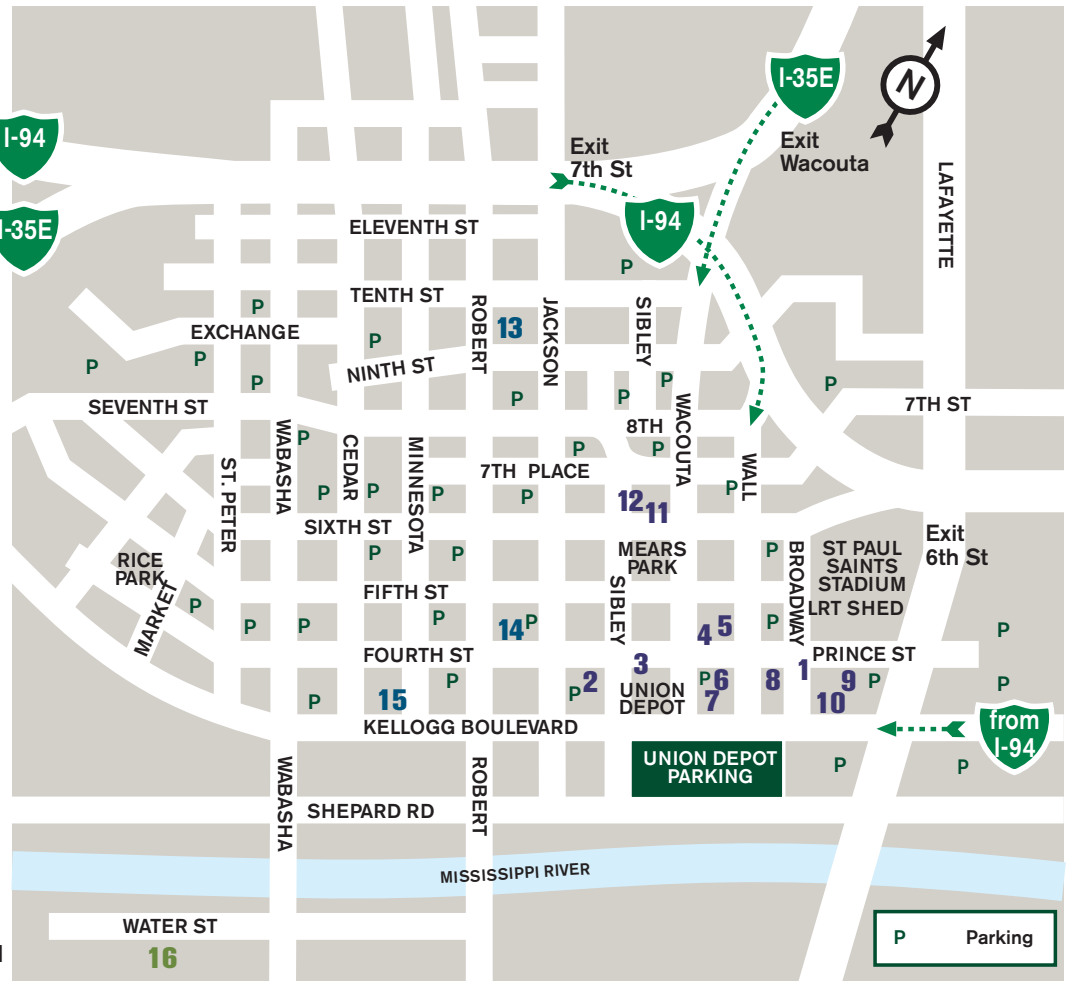

DOWNTOWN

- 13 ♿ Rossmor Building
- 14 ♿ Pioneer Endicott Building
- 15 ♿ Creative Arts Secondary School

WEST SIDE

- 16 ♿ ACVR Warehouse - 106 Water St
- 17 ♿ Cherokee Park United Church - 371 W. Baker St.

WEST 7TH

- 18 ♿ Schmidt Artist Lofts
- ♿ Bottle House - 876 W. 7th St.
- ♿ Brew House - 900 W. 7th St.

GRAND

- 19 ♿ Grand Hand Gallery - 619 Grand
- 20 ♿ Footprints Art Studio - 1887 Grand

MIDWAY

- 21 ♿ Bodhi Studio - 1563 Como Ave
- 22 ♿ Interact Center for Visual Arts - 1860 W Minnehaha Avenue
- 23 ♿ Central Baptist Church - 420 N Roy Street

RAYMOND STATION

- 24 ♿ Bindery Building - 708 Vandalia
- 25 ♿ Carleton Place Lofts - 2285 University Ave W
- 26 ♿ Dow Building - 2242 University Ave
- 27 ♿ Midway Commercial Building - 2500 University

SOUTH COMO

- 28 Front Avenue Pottery - 895 Front Ave.

EAST SIDE

- 29 J.A. Geiger Studio - 1647 Beech Street

Saint Paul